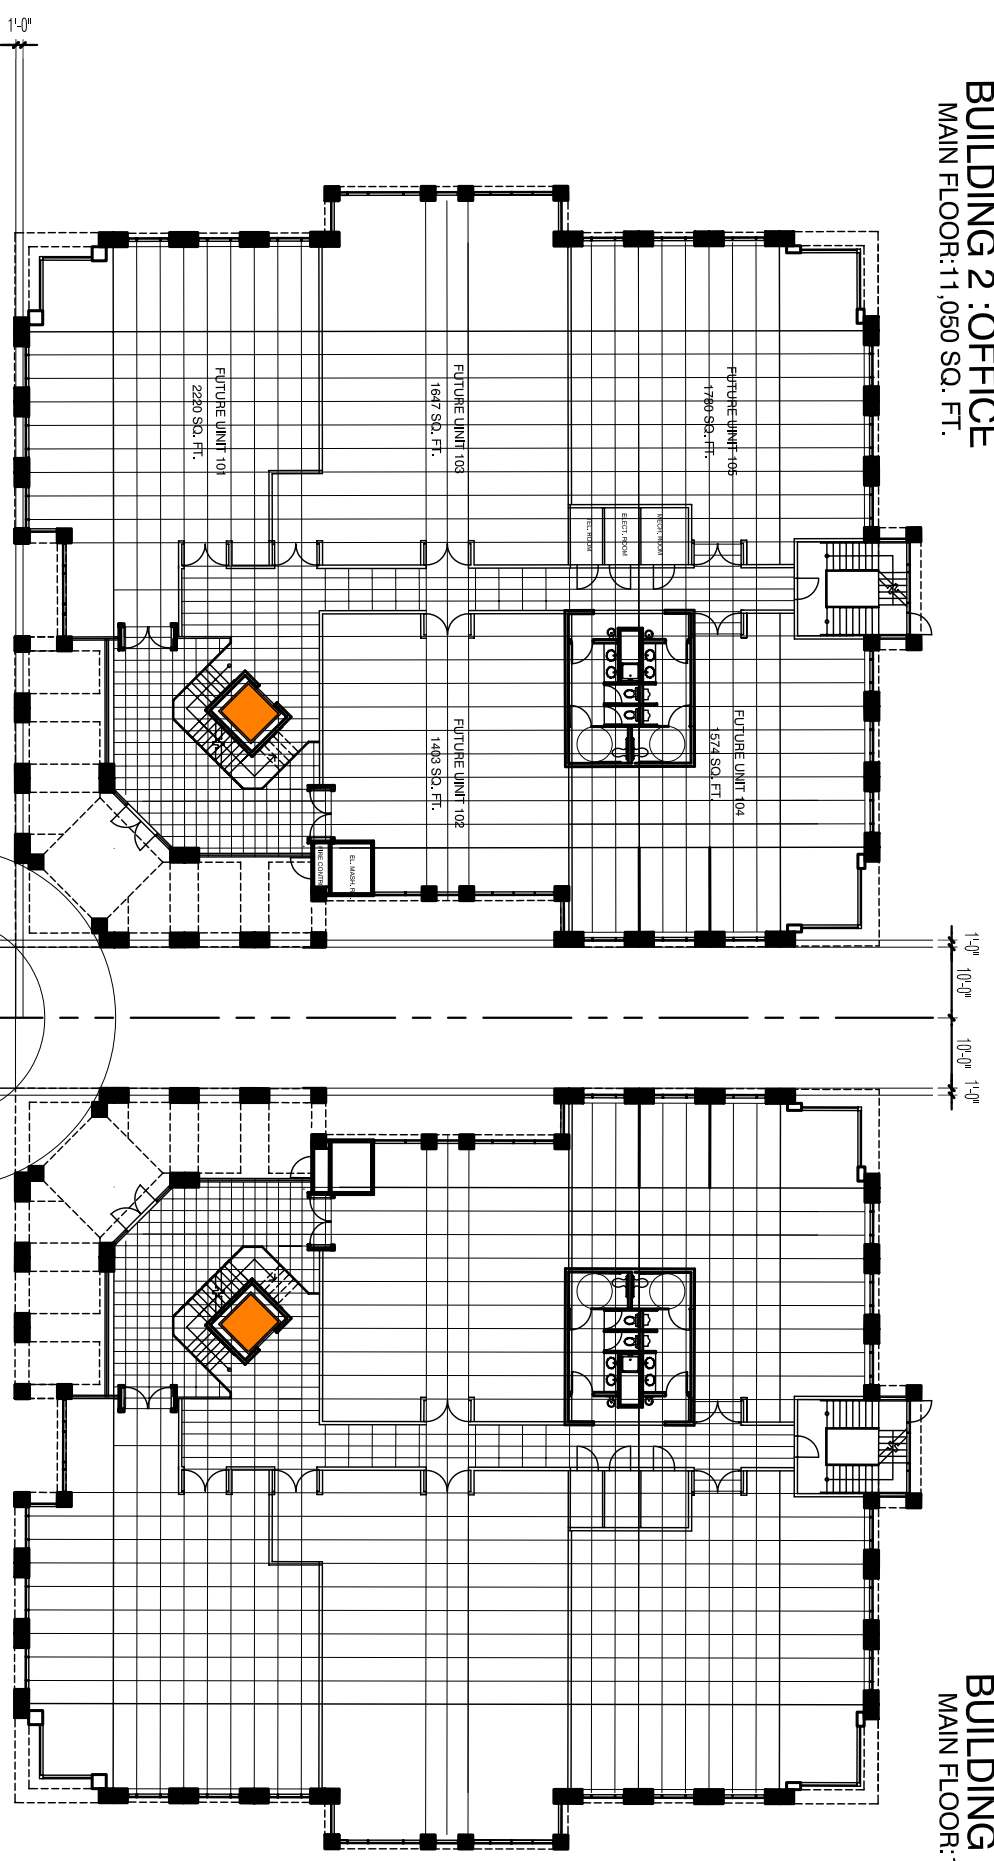

**BUILDING 2 : OFFICE**  
MAIN FLOOR: 11,050 SQ. FT.

**BUILDING 3 : OFFICE**  
MAIN FLOOR: 11,050 SQ. FT.

**BUILDING 1 : OFFICE**  
MAIN FLOOR: 11,050 SQ. FT.